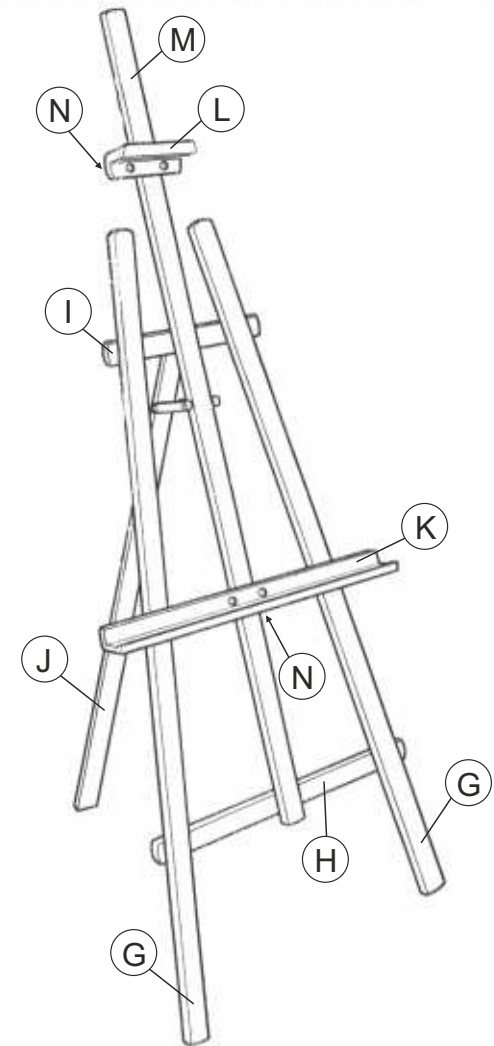

**ASSEMBLY INSTRUCTION
EASEL SZ1**